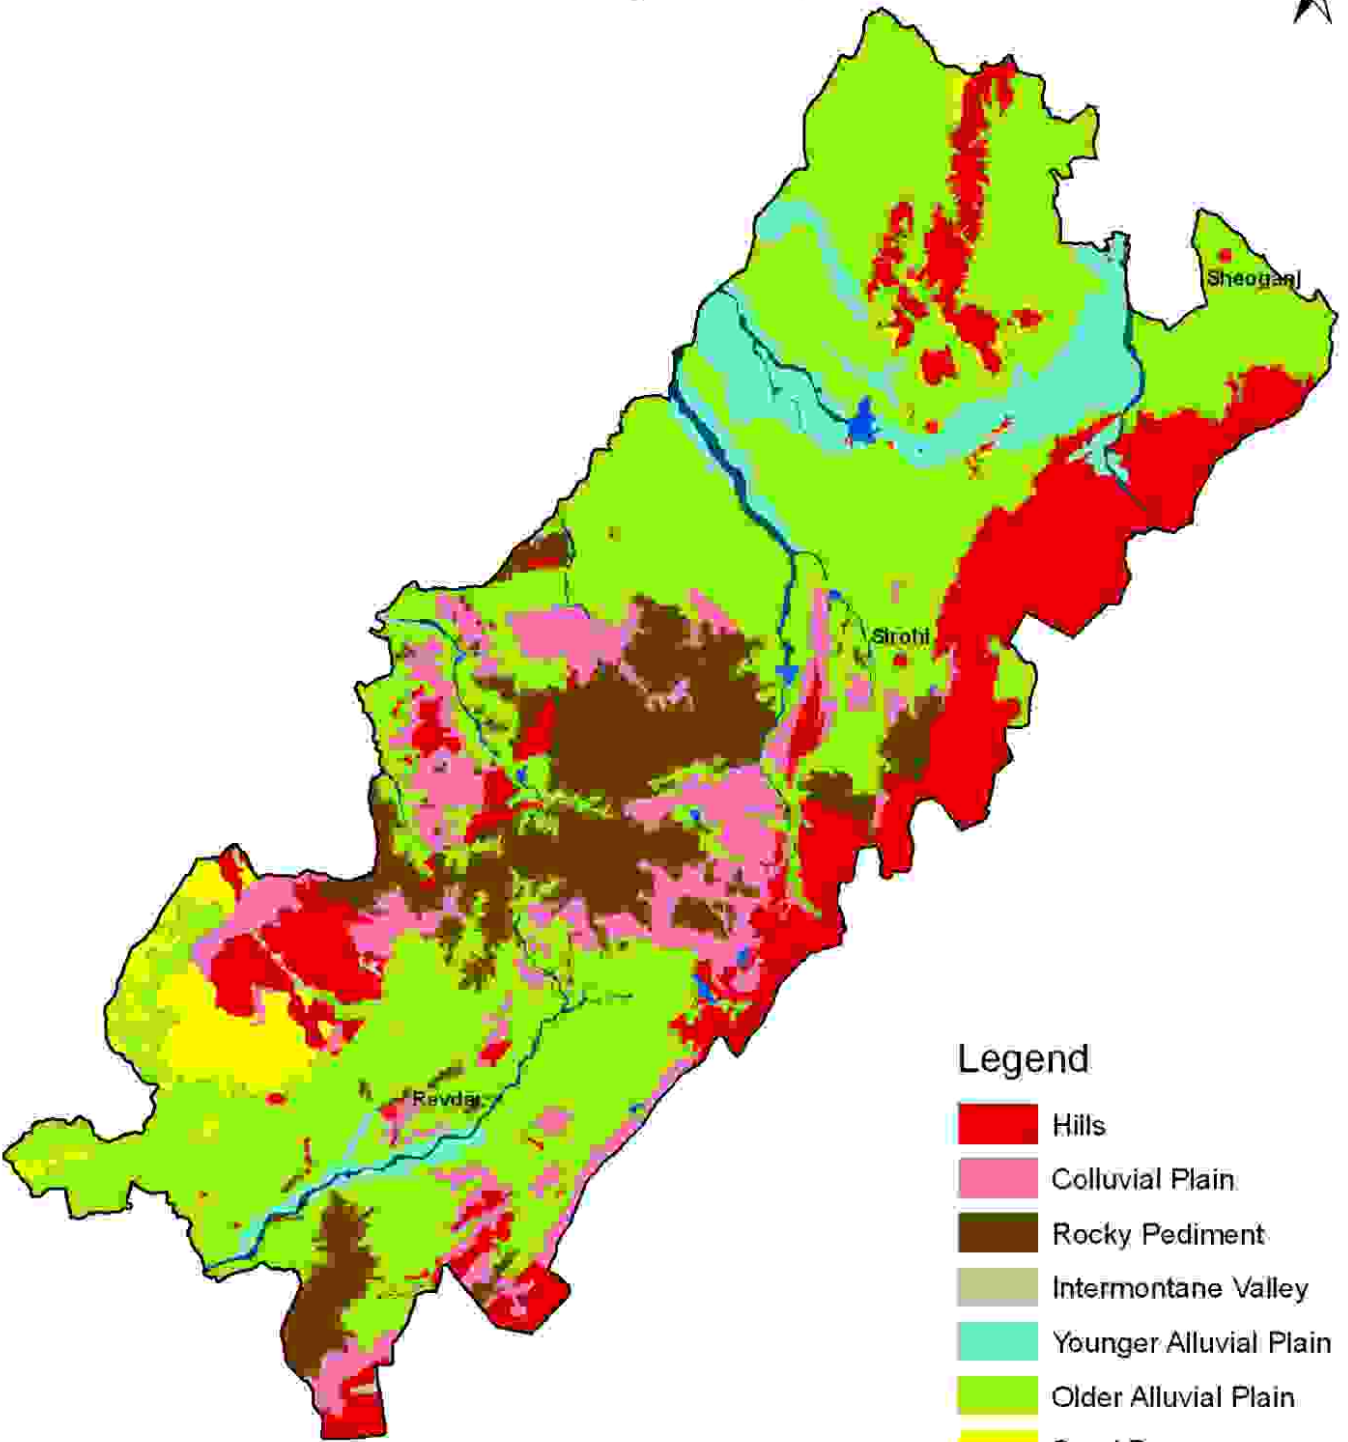

LANDFORMS

(Sheoganj, Sirohi & Revdar Tehsils)
Sirohi District, Rajasthan
(2009-10)

Legend

- Hills
- Colluvial Plain
- Rocky Pediment
- Intermontane Valley
- Younger Alluvial Plain
- Older Alluvial Plain
- Sand Dunes
- Riverbed
- Waterbody